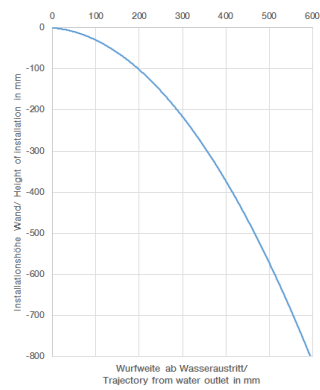

Bath cascade spout for wall mounting - Champagne (22kt Gold)

MEM

13 430 740

- 200mm projection
- cascade
- plate 180 mm x 60 mm
- hole diameter 40 mm
- 1/2" connection
- plug-link mounting
- max. flow 26.5 l/min at 3 bar flow pressure
- WRAS 1809017

Recommended miscellaneous

- Concealed wall elbow -** 35 085 970 90
- max. recess depth 163 mm
 - min. recess depth 90 mm

13 430 740

mm [inches]

Flow rate chart

Trajectory diagram

13 430 740

Spare parts list

No.	Item Number	Name	Quantity used	Delivery time
1	04 30 31 014 00 90	fixing set	1	2
2	09 17 97 056 90	holder	1	2
3	90 24 05 008 00 90	nipple set	1	2
4	09 31 11 144 90	pin	2	2
5	09 11 74 042-47	spout	1	30
6	90 29 03 059 00 90	insert	1	2